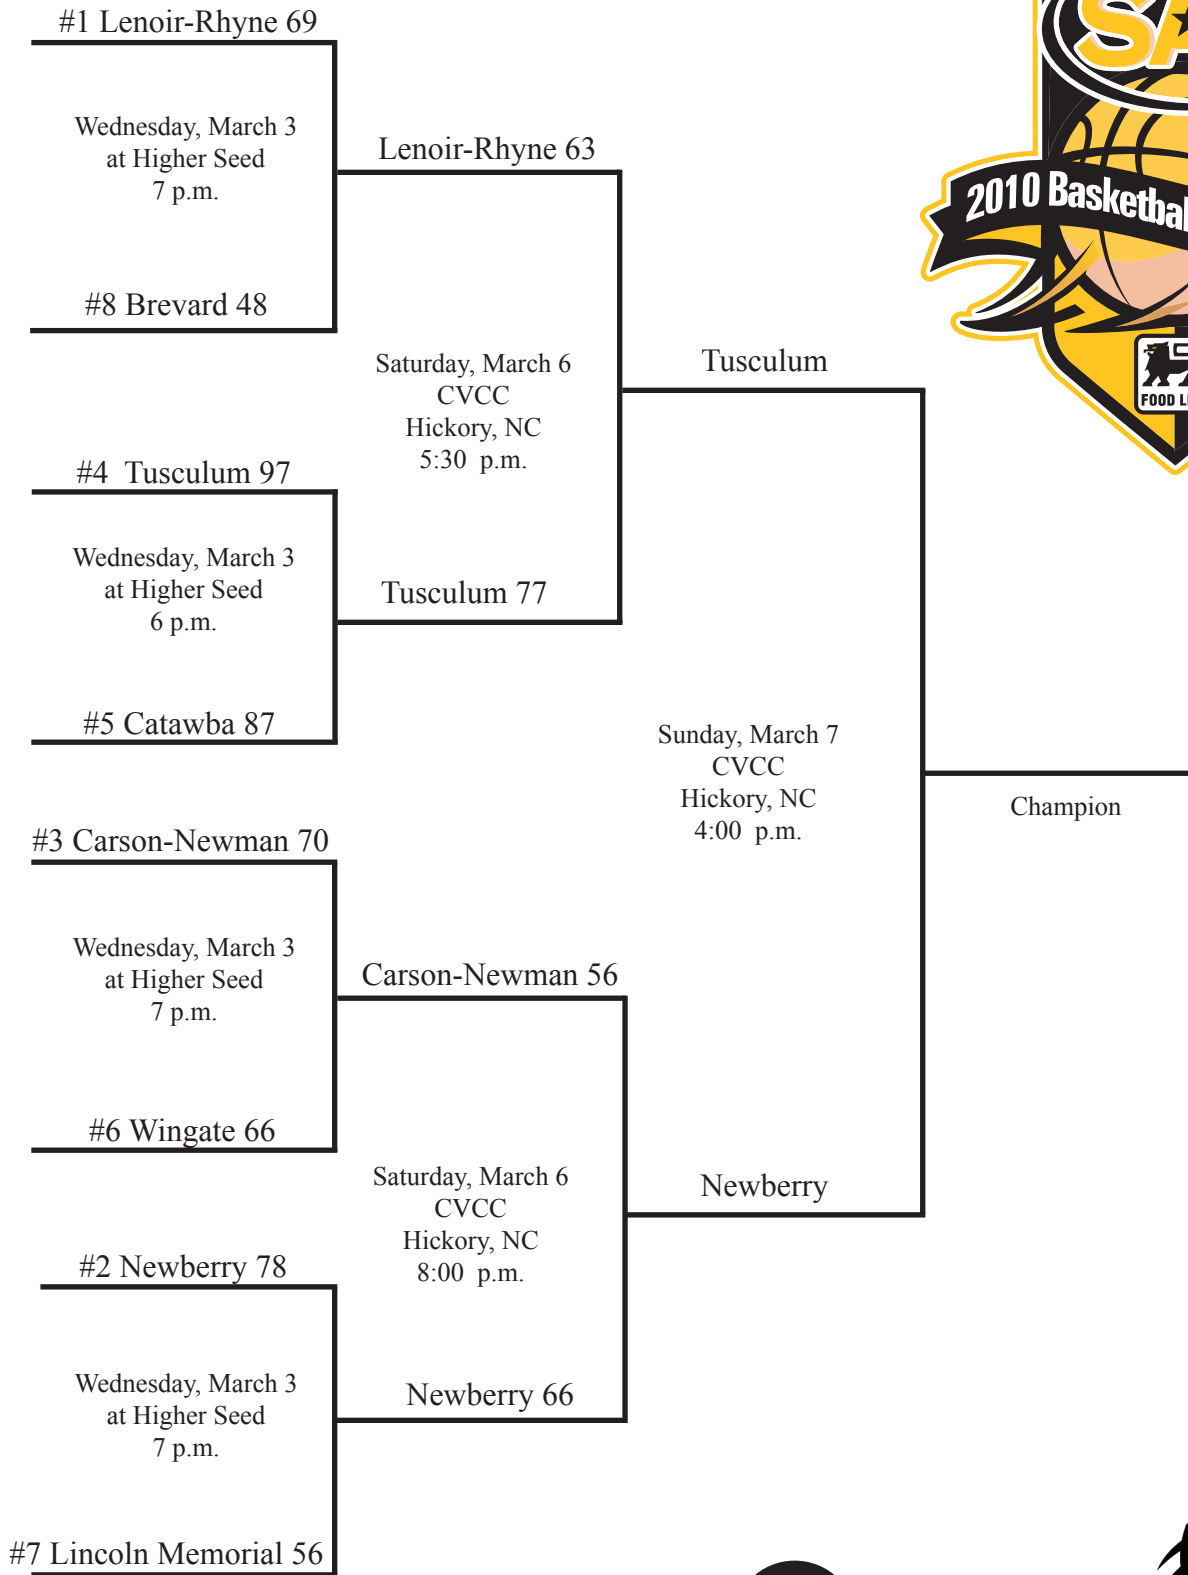

2010 WOMEN'S TOURNAMENT BRACKET

I chose
Division II